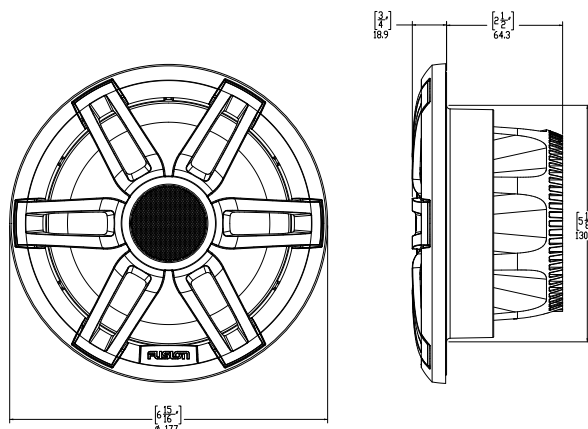

TECHNICAL SPECIFICATIONS

		XS-F65SPGW	XS-F77SPGW	XS-S10SPGW
General	Speaker/Subwoofer Size	6.5"	7.7"	10"
	Peak Power (Watts)	200	240	600
	RMS Power Rating (Watts)	50	60	120
	Efficiency (1W/1M)	91 dB	92 dB	86 dB
	Frequency Response	80 Hz – 18 kHz	70 Hz – 18 kHz	30 Hz – 2 kHz
	Impedance	4 ohms	4 ohms	4 ohms
	Recommended Amplifier Power (RMS)	20 – 150 W/Ch	25 – 200 W/Ch	40 – 300 W/Ch
	Tweeter Type	Aluminum Dome	Aluminum Dome	-
	Cone and Surround Material	Polypropylene with cloth surround	Polypropylene with cloth surround	Polypropylene with rubber surround
	Voice Coil Diameter	1.18"	1.18"	1.5"
Water Resistance (IP rating)	IP65	IP65	IP65	
Installation	Mounting Diameter Clearance	135 mm (5-5/16")	162 mm (6-3/8")	223 mm (8-3/4")
	Mounting Depth Clearance	67 mm (2-1/4")	77 mm (3")	113 mm (4-1/2")
Support	Warranty	3 years	3 years	3 years

GIFT BOX DIMENSIONS

6.5" Speakers
(W) 410 mm [16-1/8"]
(H) 206 mm [8-1/8"]
(D) 124 mm [4-7/8"]

7.7" Speakers
(W) 463 mm [18-1/4"]
(H) 229 mm [9"]
(D) 147 mm [5-13/16"]

10" Subwoofer
(W) 309 mm [12-3/16"]
(H) 309 mm [12-3/16"]
(D) 202 mm [7-15/16"]

PRODUCT CODES

FUSION CODE	GARMIN PN	EAN-13 BARCODE
XS-F65SPGW	010-02196-01	0753759274962
XS-F77SPGW	010-02197-01	0753759274979
XS-S10SPGW	010-02198-01	0753759274986

TECHNICAL DRAWINGS

XS-F65SPGW