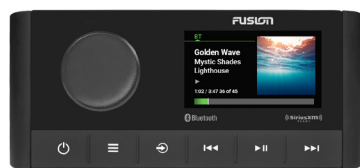

RA210

MS-RA210 | SKU 010-02250-00

The MS-RA210 compact marine stereo features new-look design aesthetics and built-in DSP technology from Fusion for an optimized audio entertainment experience. Key features include an optically bonded 2.7" color display, Fusion-Link integration and more.