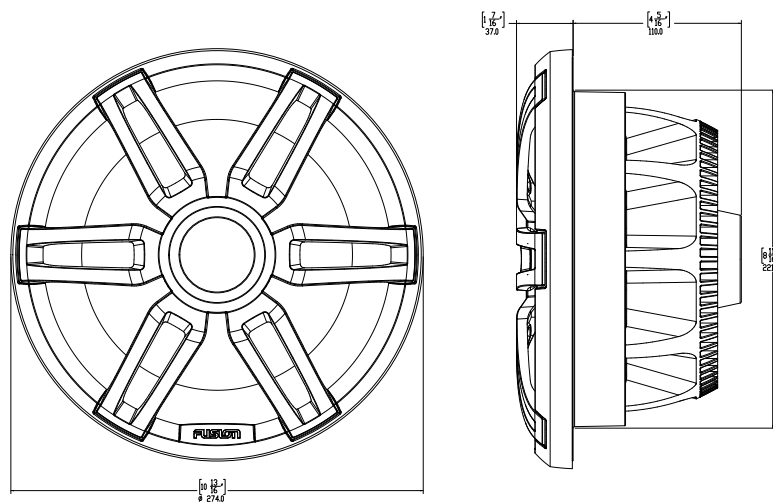

XS-S10SPGW

MARKETING RESOURCES

Visit

FUSIONENTERTAINMENT.COM/RESOURCES

Visit the **Resource Center**, and get the latest articles, marketing assets, industry news and more.