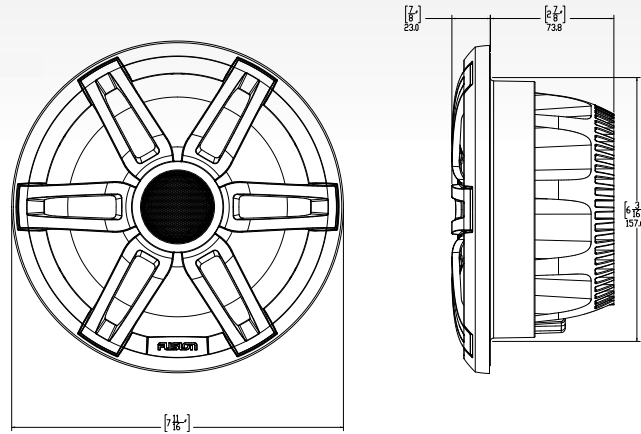

TECHNICAL DRAWINGS

XS-F77SPGW