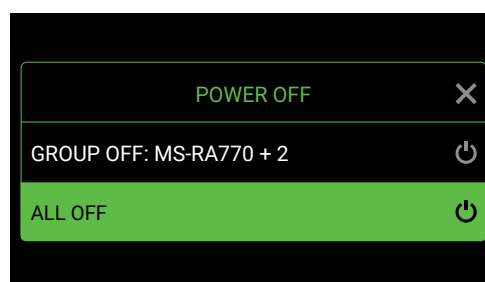

3. SIMPLIFIED VOLUME SCREEN

The Volume Screen has been refined with the addition of numbers next to the volume bars, for easier reading of volume levels.

The name of the stereo has also been added to the screen for easier identification of the stereo being controlled.

4. NEW POWER OPTIONS SCREEN

When connected to the PartyBus™-Network, long pressing the Power Button will bring up the new Power Options Screen (*this will turn off your stereo if it's not connected to a Fusion® stereo network*).

Power Options allow you to switch ON or OFF any connected Apollo™ Series stereo on the PartyBus-Network remotely from another Apollo Series stereo or wired remote.

UPDATE FEATURE MATRIX

	Apollo RA770	Apollo RA670	Apollo SRX400	Apollo ERX400	MS-RA210
Simplified Volume Screen	•	•	•	•	•
Stereo Grouping now in Menu Settings	•	•	•	•	
Easier navigation in Menu Settings	•	•	•	•	•
New Power Options Screen	•	•	•	•	