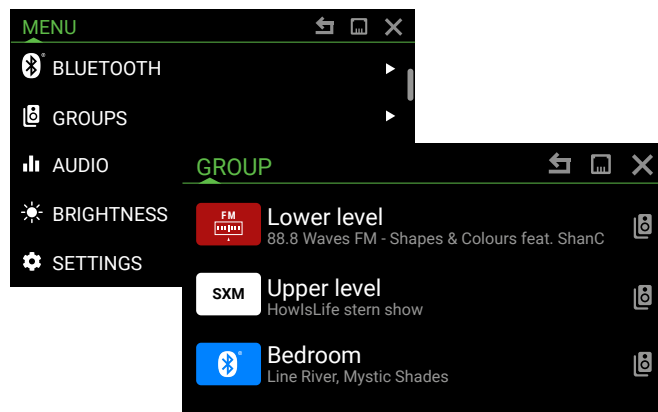

SOFTWARE FEATURES

1. EASIER NAVIGATION IN MENU SETTINGS

The Menu Settings Screen has been simplified, allowing for more streamlined access to the Source Menu, Stereo Grouping, Audio Settings, Brightness Settings and System Settings.

2. STEREO GROUPING NOW IN MENU SETTINGS

The Stereo Grouping feature has now been moved into the Menu Settings Screen, under the 'GROUPS' tab allowing for quicker access.

Stereo Grouping allows you to play the same audio source across multiple networked stereos in sync.

3. SIMPLIFIED VOLUME SCREEN

The Volume Screen has been refined with the addition of numbers next to the volume bars, for easier reading of volume levels.

The name of the stereo has also been added to the screen for easier identification of the stereo being controlled.

4. NEW POWER OPTIONS SCREEN

When connected to the PartyBus™-Network, long pressing the Power Button will bring up the new Power Options Screen (*this will turn off your stereo if it's not connected to a Fusion® stereo network*).