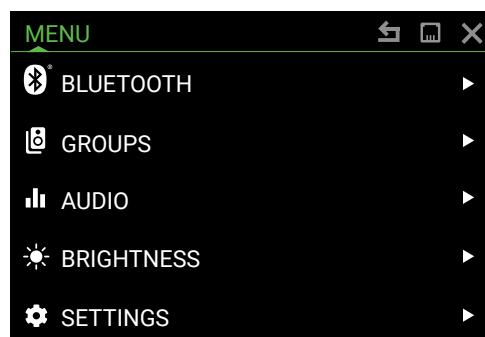

SOFTWARE FEATURES

1. EASIER NAVIGATION IN MENU SETTINGS

The Menu Settings Screen has been simplified, allowing for more streamlined access to the Source Menu, Stereo Grouping, Audio Settings, Brightness Settings and System Settings.