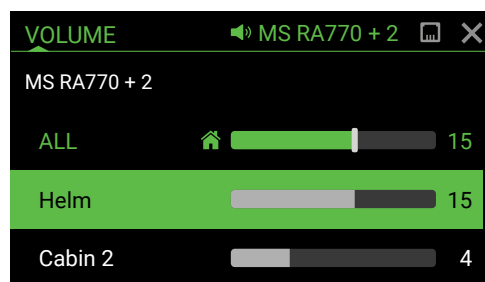

2. STEREO GROUPING NOW IN MENU SETTINGS

The Stereo Grouping feature has now been moved into the Menu Settings Screen, under the 'GROUPS' tab allowing for quicker access.

Stereo Grouping allows you to play the same audio source across multiple networked stereos in sync.

3. SIMPLIFIED VOLUME SCREEN

The Volume Screen has been refined with the addition of numbers next to the volume bars, for easier reading of volume levels.

The name of the stereo has also been added to the screen for easier identification of the stereo being controlled.